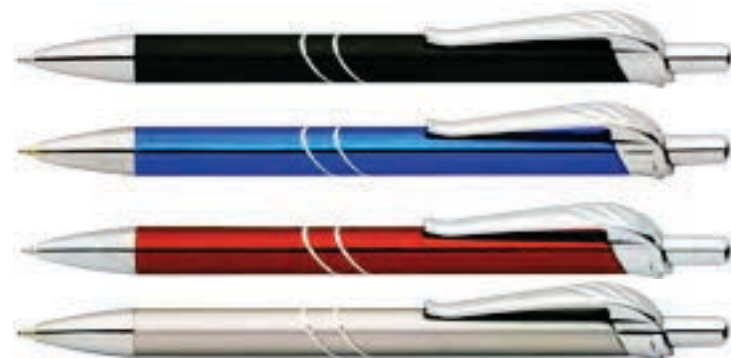

Laser Engraving / Print Area
Barrel 50mm x 7mm

P221 Pairs Pens

Metal pen with click action
Shiny finish barrel

Colour

Black, Dark Blue, Burgundy, Silver

Laser Engraving / Print Area
Barrel 50mm x 7mm

P224 Snowflake Pens