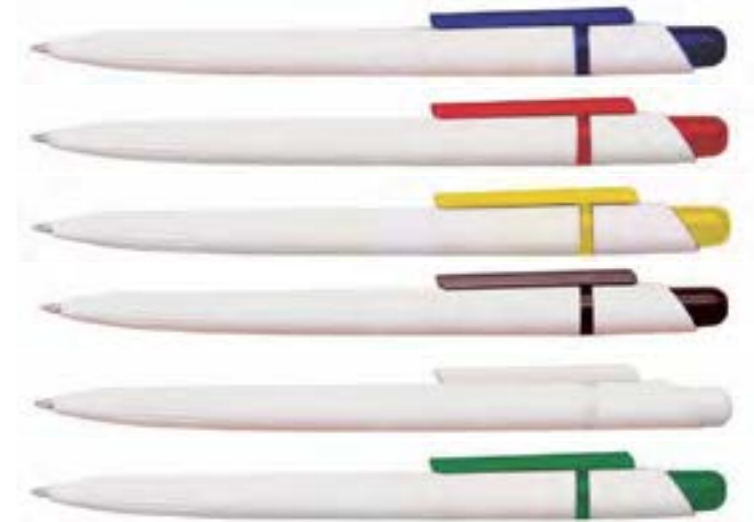

Size
140mm x 18 diameter

Print Area
Barrel 80mm x 12mm

P02 Cool Click Pens

Cool Click
Striking economy pen with white barrel and click action

Colour
Blue, Red, Yellow, Black, All White, Green

Print Area
Barrel 70mm x 8mm
Clip 35mm x 5mm