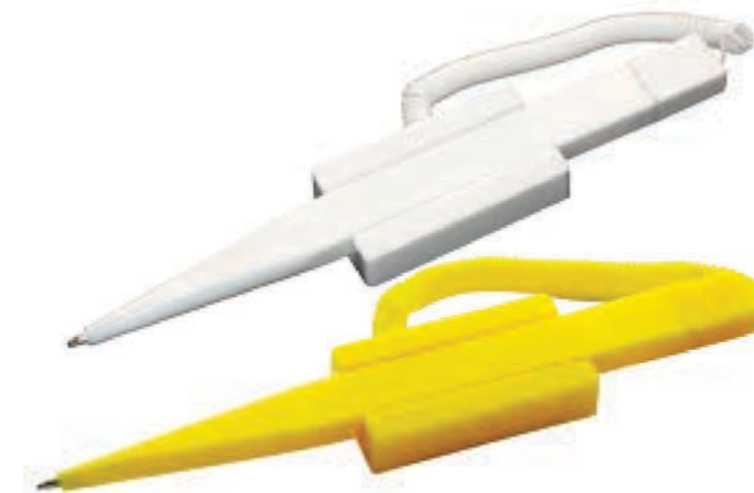

Print Area
Barrel 50mm x 8mm
Clip N/A

P45 Sticker Pens

Plastic pens with retractable spiral lead and adhesive patch

Colour
White, Yellow

Print Area
Barrel 50mm x 7mm

P47 Captivator Pen

Rubber grip
Chrome fittings and frosted barrel