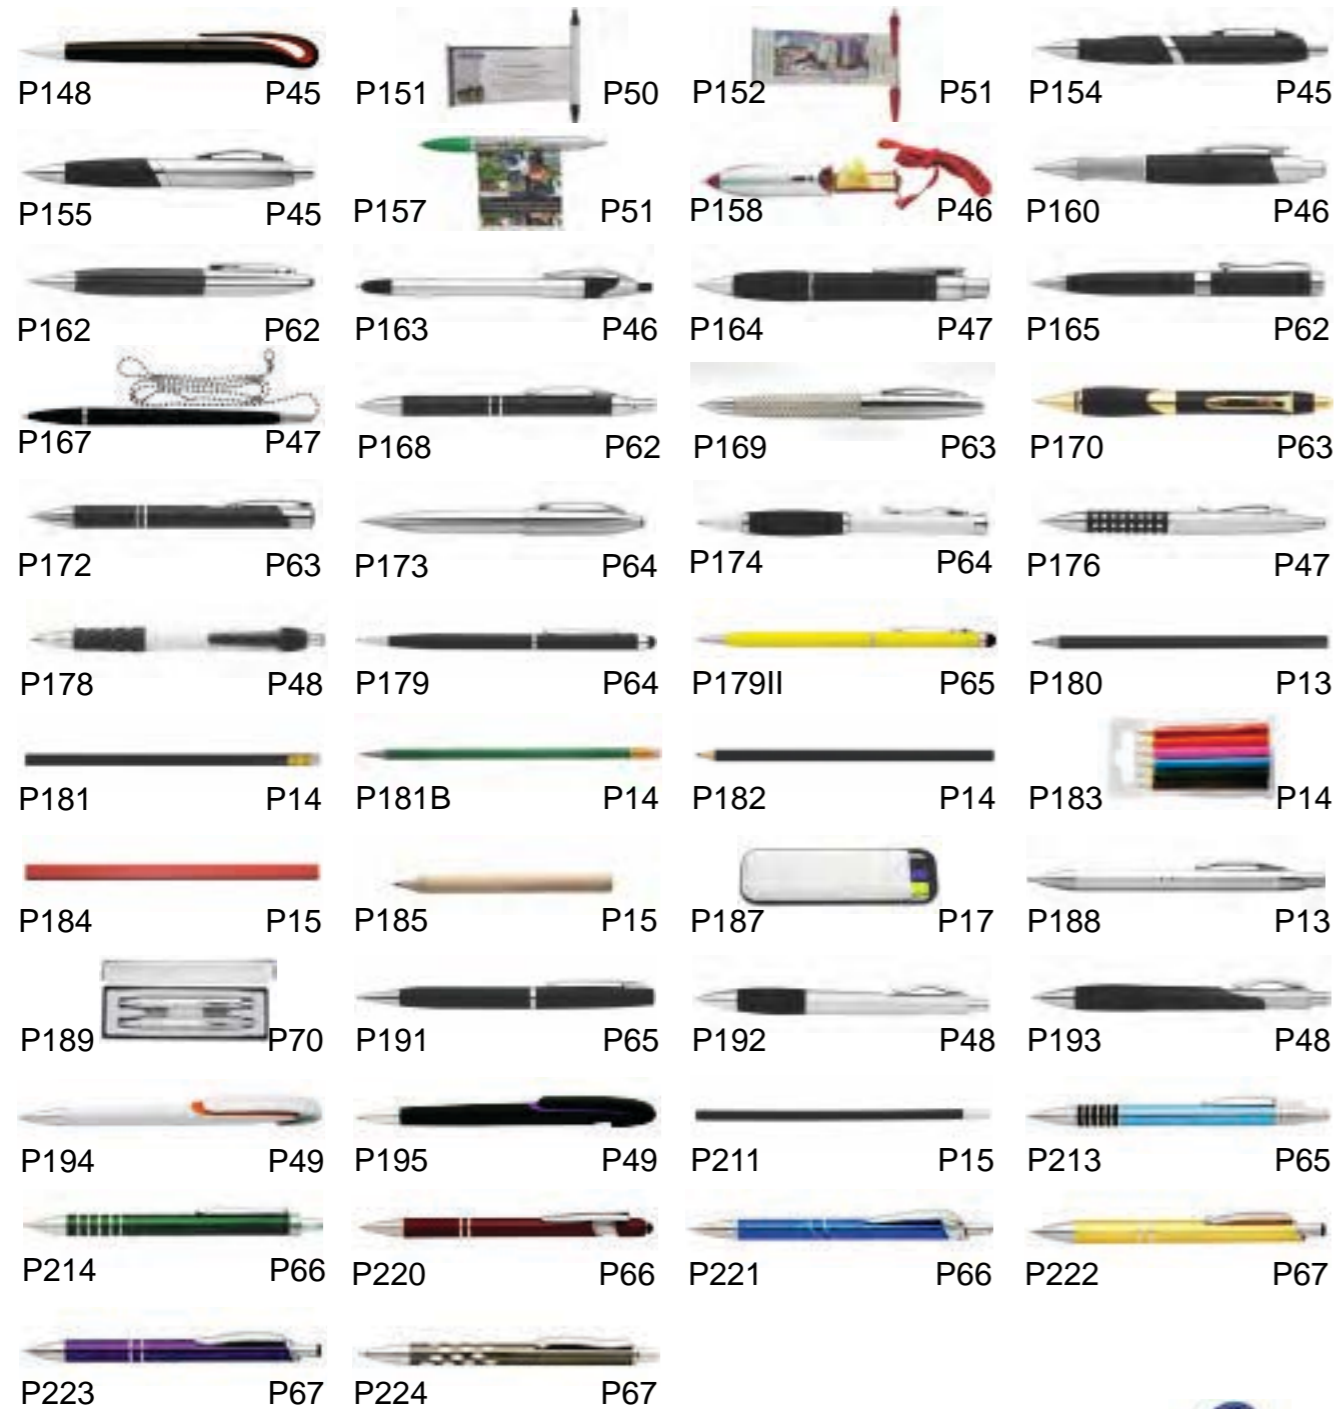

Promo Gallery

2016-2017

Contents

Pens		Stress Shapes	127 - 142
Rulers	12		
Pencils & Mechanical Pencils	13 - 15	Corporate Gifts	
Highlighters & Markers	16 - 18	Business Card Holders	143
Plastic Pens	19 - 49	Notepad and Noteflag Holders	144
Banner Pens	50 - 51	Compendiums	145
Metal Pens	52 - 67	Notebooks	146 - 147
Pen Gift Boxes	68 - 70	Tape Measures	148 - 149
		Badge Holder	150
Keyrings		Yo Yo	151
Carabiner	71 - 72	Letter Openers	152 - 153
Keyrings	73 - 90	Luggage Tags	154
Bags		Outdoor and Lifestyle	
Non-Woven Bags	91 - 98	Beach Balls	155 - 156
Calico Bags	99	Inflatable Neck Pillow	156
Cooler Bags	100 - 101	Esky	157
Sports, Duffles and Backpacks	101 - 106	Picnic Blanket	158
Drinkwares		Headwears	159 - 160
Travel Mugs	107 - 116		
Coffee Mugs	117	Umbrellas	161 - 168
Vacuum Flasks	118		
Stainless Steel Bottles	119 - 122		
Aluminium Water Bottles	123 - 124		
Printed Bottles	125		
Sport lid and Elemental Nutrition Shaker Bottles	126		