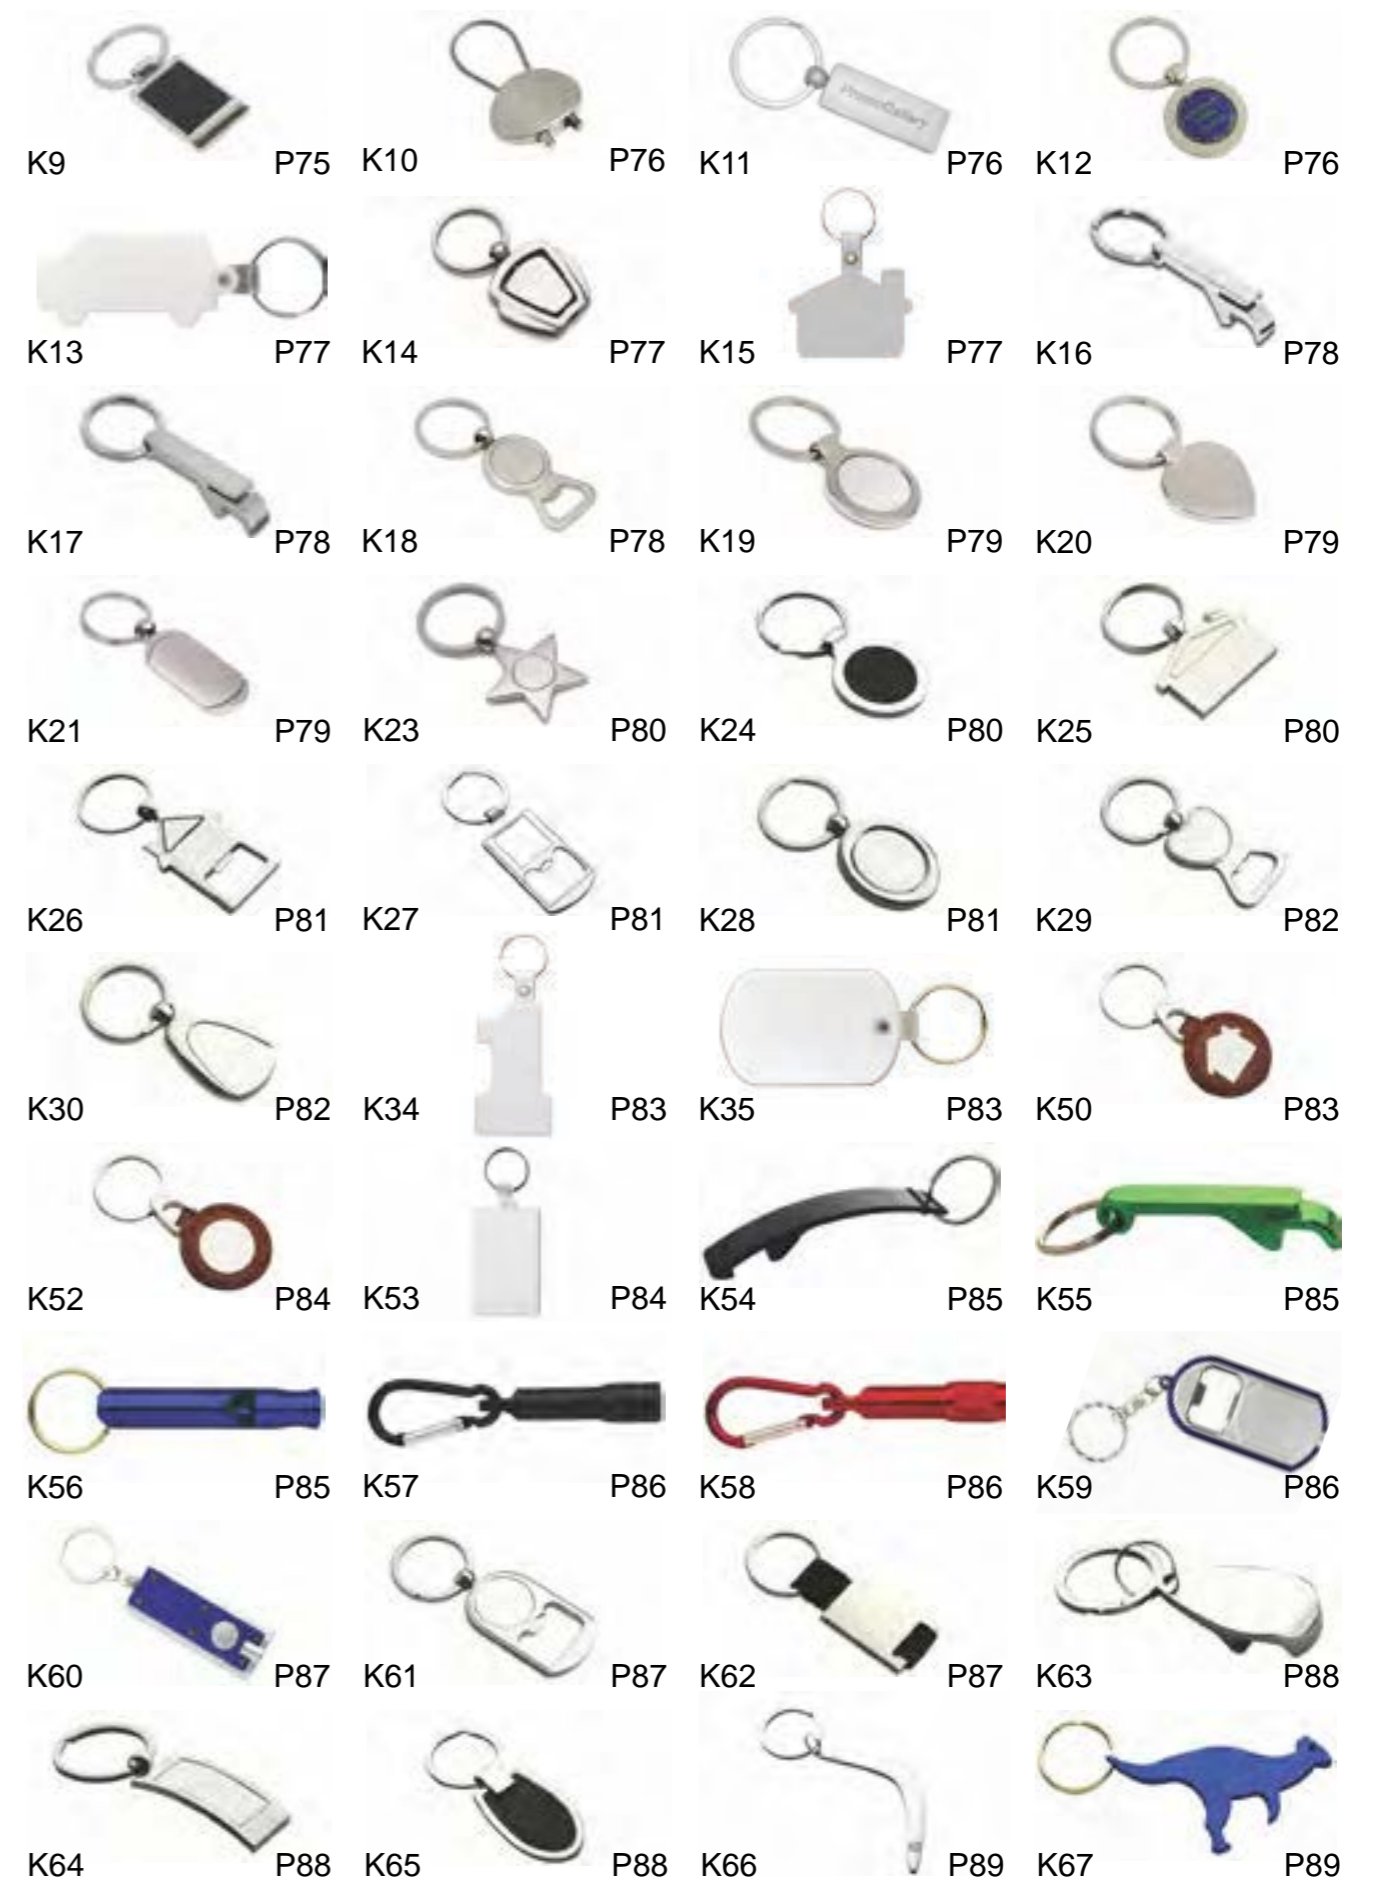

Promo Gallery

2016-2017

Contents

Pens		Stress Shapes	127 - 142
Rulers	12		
Pencils & Mechanical Pencils	13 - 15	Corporate Gifts	
Highlighters & Markers	16 - 18	Business Card Holders	143
Plastic Pens	19 - 49	Notepad and Noteflag Holders	144
Banner Pens	50 - 51	Compendiums	145
Metal Pens	52 - 67	Notebooks	146 - 147
Pen Gift Boxes	68 - 70	Tape Measures	148 - 149
		Badge Holder	150
Keyrings		Yo Yo	151
Carabiner	71 - 72	Letter Openers	152 - 153
Keyrings	73 - 90	Luggage Tags	154
Bags		Outdoor and Lifestyle	
Non-Woven Bags	91 - 98	Beach Balls	155 - 156
Calico Bags	99	Inflatable Neck Pillow	156
Cooler Bags	100 - 101	Esky	157
Sports, Duffles and Backpacks	101 - 106	Picnic Blanket	158
Drinkwares		Headwears	159 - 160
Travel Mugs	107 - 116		
Coffee Mugs	117	Umbrellas	161 - 168
Vacuum Flasks	118		
Stainless Steel Bottles	119 - 122		
Aluminium Water Bottles	123 - 124		
Printed Bottles	125		
Sport lid and Elemental Nutrition Shaker Bottles	126		