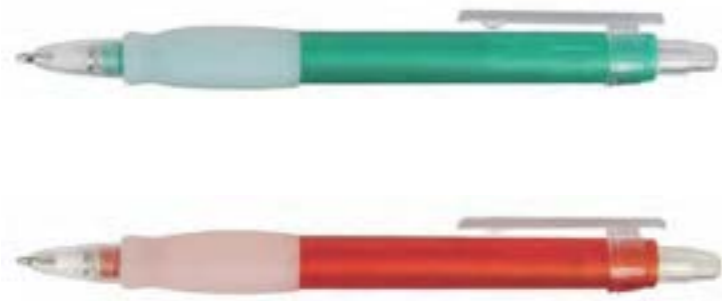

P38 Zephyr Pen

Rubber Grip and frosted translucent barrel

Colour
Green, Red

Print Area
Barrel 50mm x 8mm
Clip 35mm x 6mm