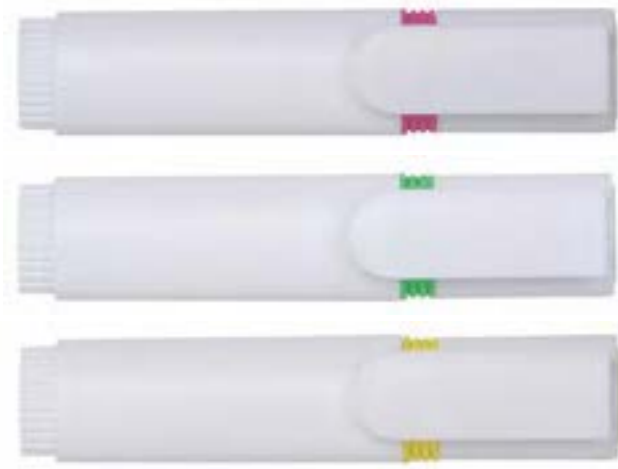

Yellow highlighter plus black ballpoint pen

Colour
White

Print Area
Barrel 60mm x 7mm

P75 Tri Highlighter

Triangle highlighter pen

Colour
White centre with three colour highlighter ends

Print Area
Barrel 40mm x 40mm