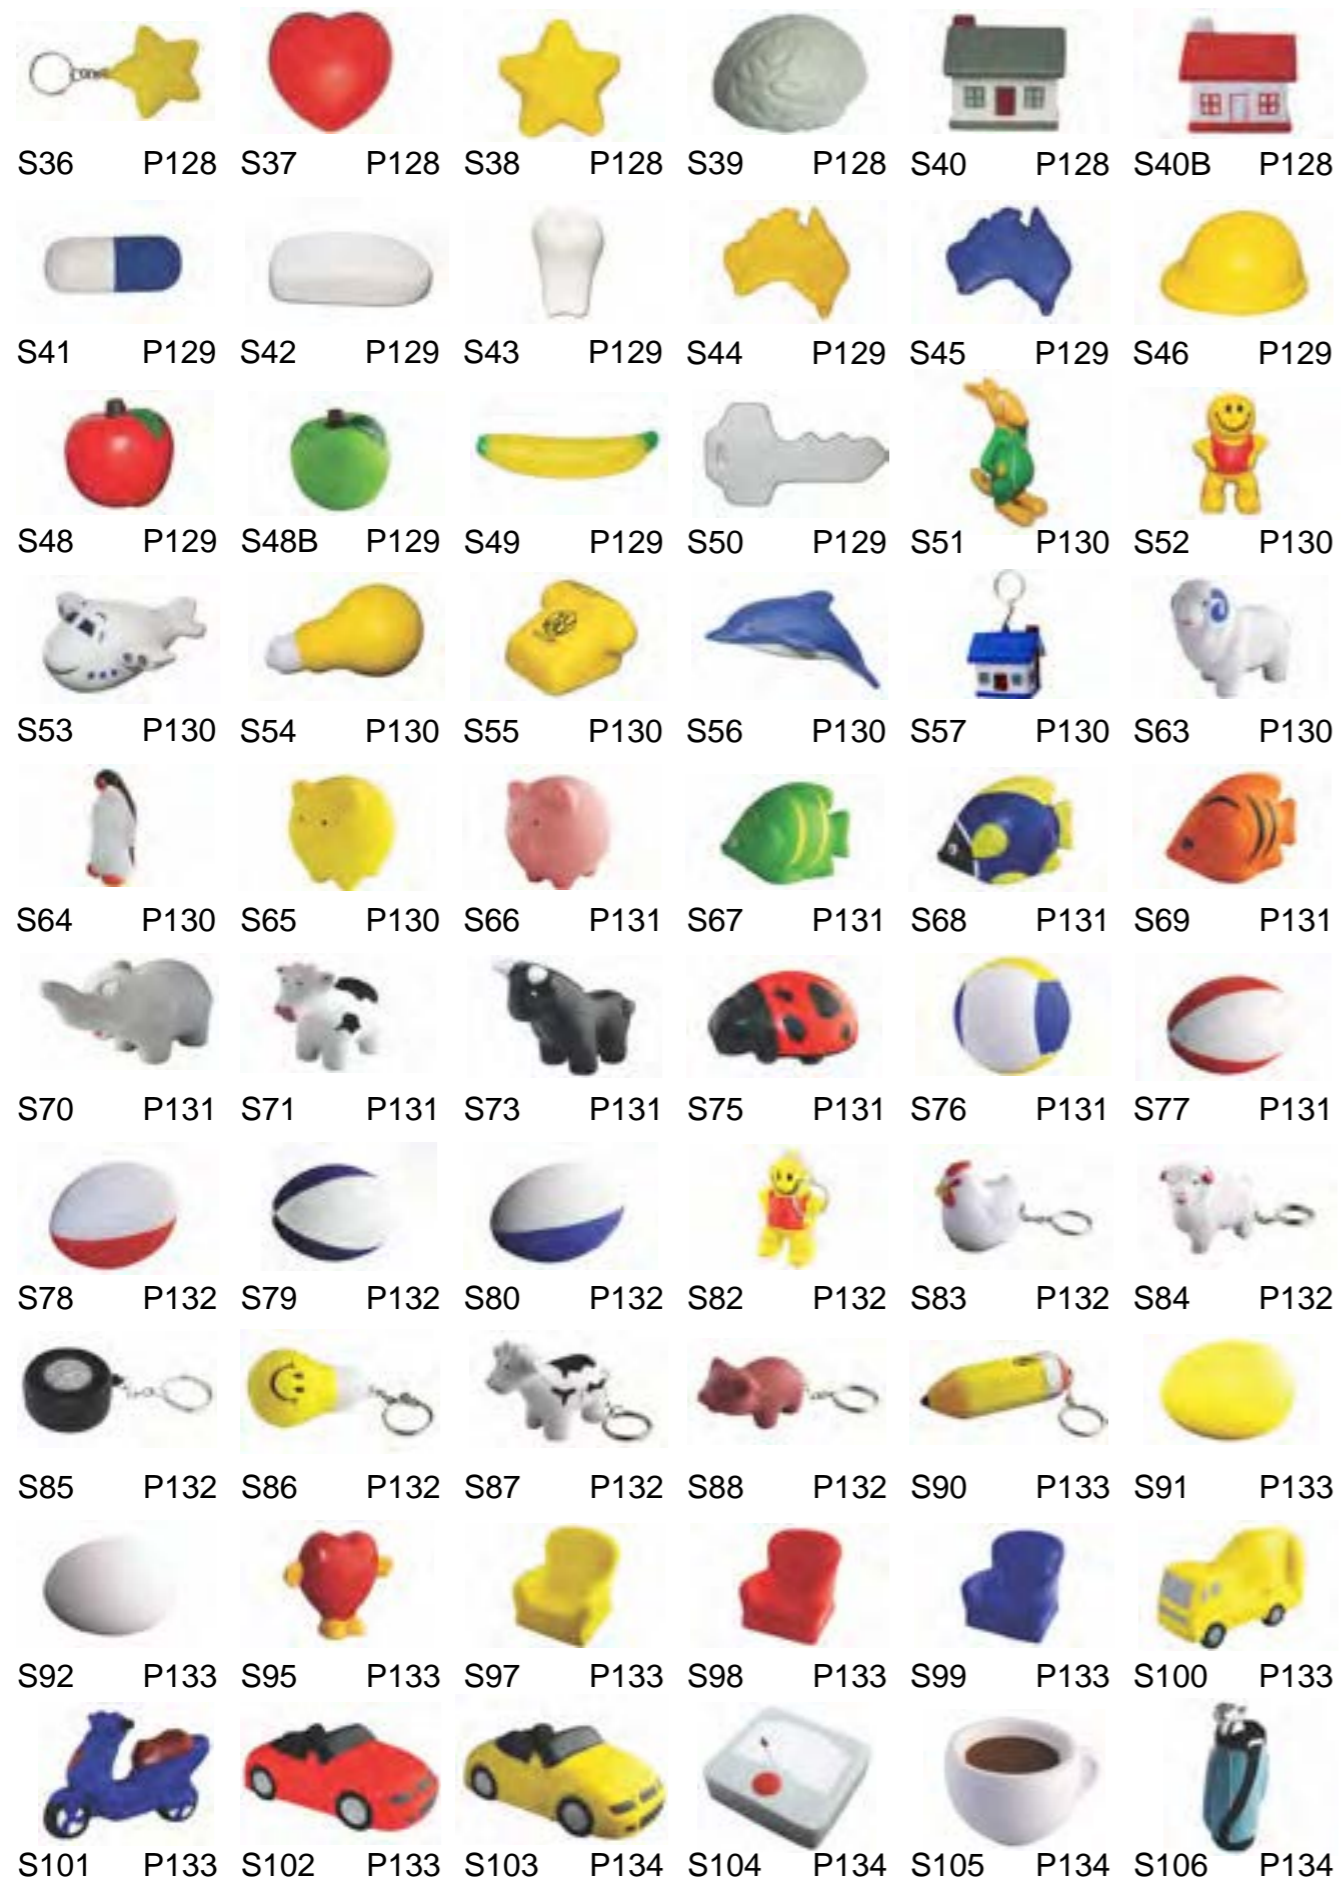

Promo Gallery

2016-2017

Contents

Pens		Stress Shapes	127 - 142
Rulers	12		
Pencils & Mechanical Pencils	13 - 15	Corporate Gifts	
Highlighters & Markers	16 - 18	Business Card Holders	143
Plastic Pens	19 - 49	Notepad and Noteflag Holders	144
Banner Pens	50 - 51	Compendiums	145
Metal Pens	52 - 67	Notebooks	146 - 147
Pen Gift Boxes	68 - 70	Tape Measures	148 - 149
		Badge Holder	150
Keyrings		Yo Yo	151
Carabiner	71 - 72	Letter Openers	152 - 153
Keyrings	73 - 90	Luggage Tags	154
Bags		Outdoor and Lifestyle	
Non-Woven Bags	91 - 98	Beach Balls	155 - 156
Calico Bags	99	Inflatable Neck Pillow	156
Cooler Bags	100 - 101	Esky	157
Sports, Duffles and Backpacks	101 - 106	Picnic Blanket	158
Drinkwares		Headwears	159 - 160
Travel Mugs	107 - 116		
Coffee Mugs	117	Umbrellas	161 - 168
Vacuum Flasks	118		
Stainless Steel Bottles	119 - 122		
Aluminium Water Bottles	123 - 124		
Printed Bottles	125		
Sport lid and Elemental Nutrition Shaker Bottles	126		