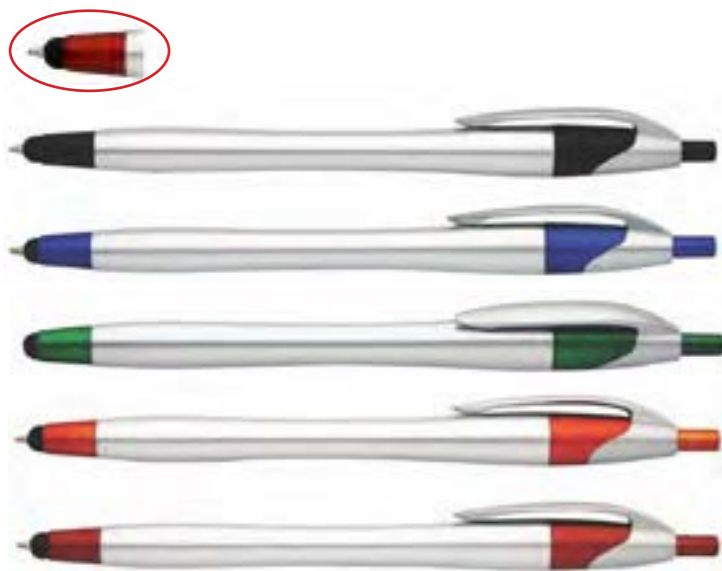

P163 Touch Screen Pens
Convenient iPhone/iPad pen is combined with smooth writing pen
Click action, silver barrel

Colour
Black/Silver, Blue/Silver, Green/Silver, Orange/Silver, Red/Silver

Print Area
Barrel 70mm x 5mm
Clip N/A